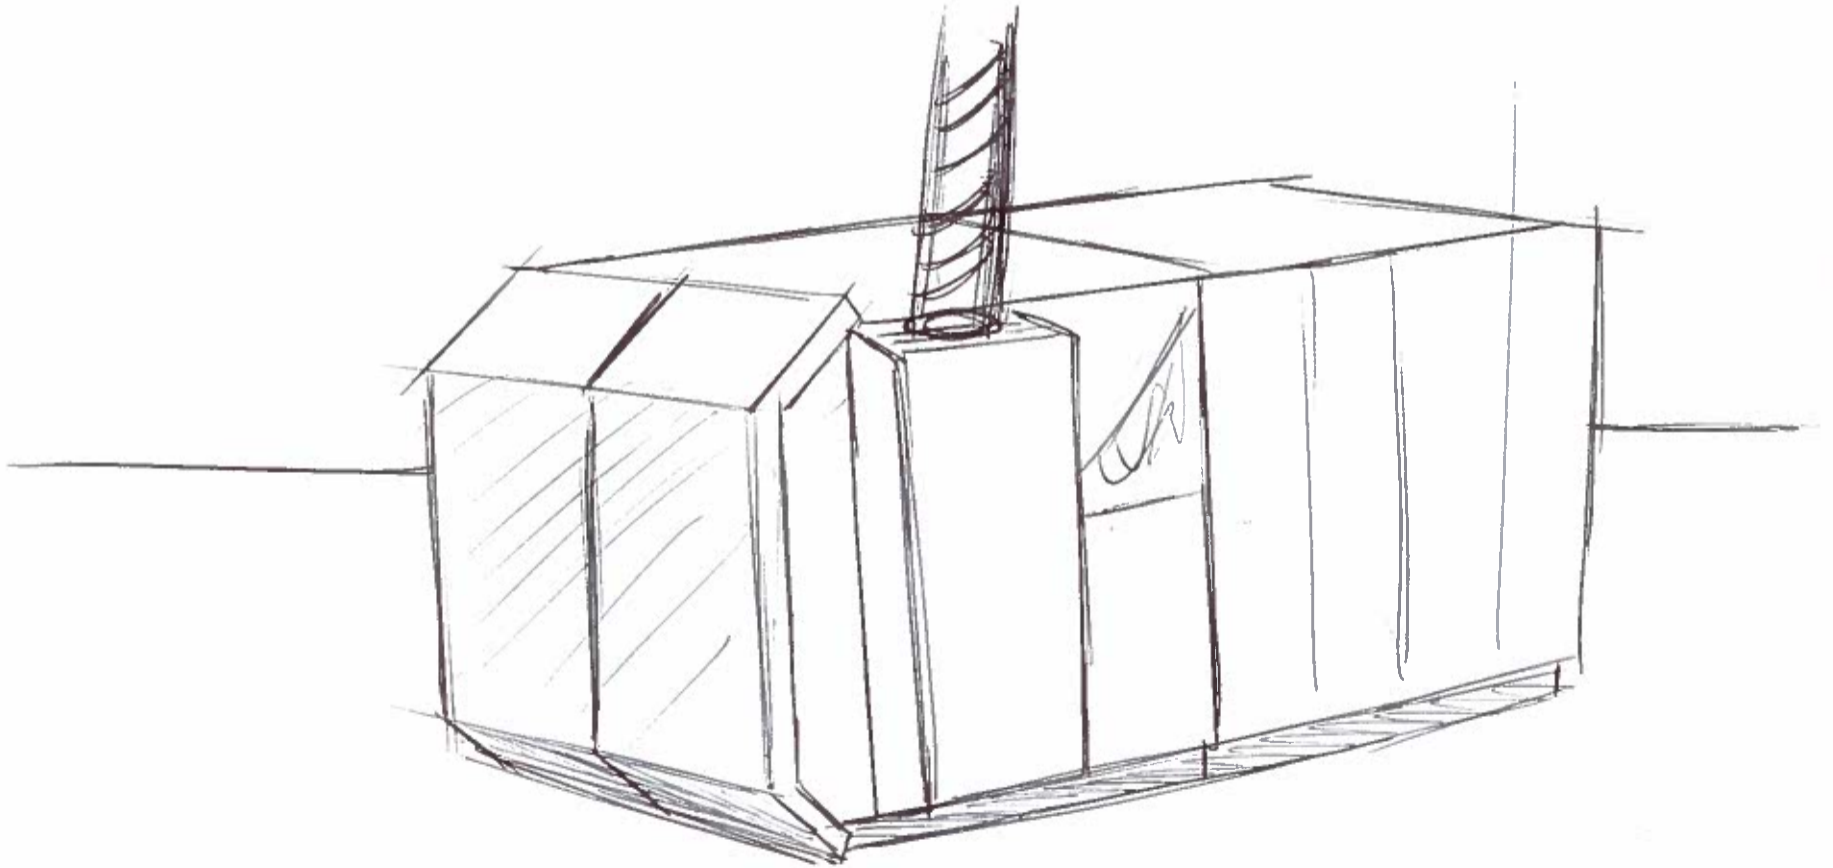

1

Logo

Scene: 01 intro

Frame: 01

Action: Fade from black to logo on white background

2

Scene: 01 intro

Frame: 02

Action: Fade to machine → show overview

Scene: 02 approach    Frame: 03    Action: Doors of booth open , camera flies towards machine

Scene: 02 approach    Frame: 04    Action: Move camera towards front of booth

Scene: 03 - cabin detail

Frame: 05

Action: Robot starts to move → wp table starts to rotate → Camera enters fourth

Scene: 04 - plane

Frame: 06

Action: gun starts working → Robot coats wp's → Camera turns slightly