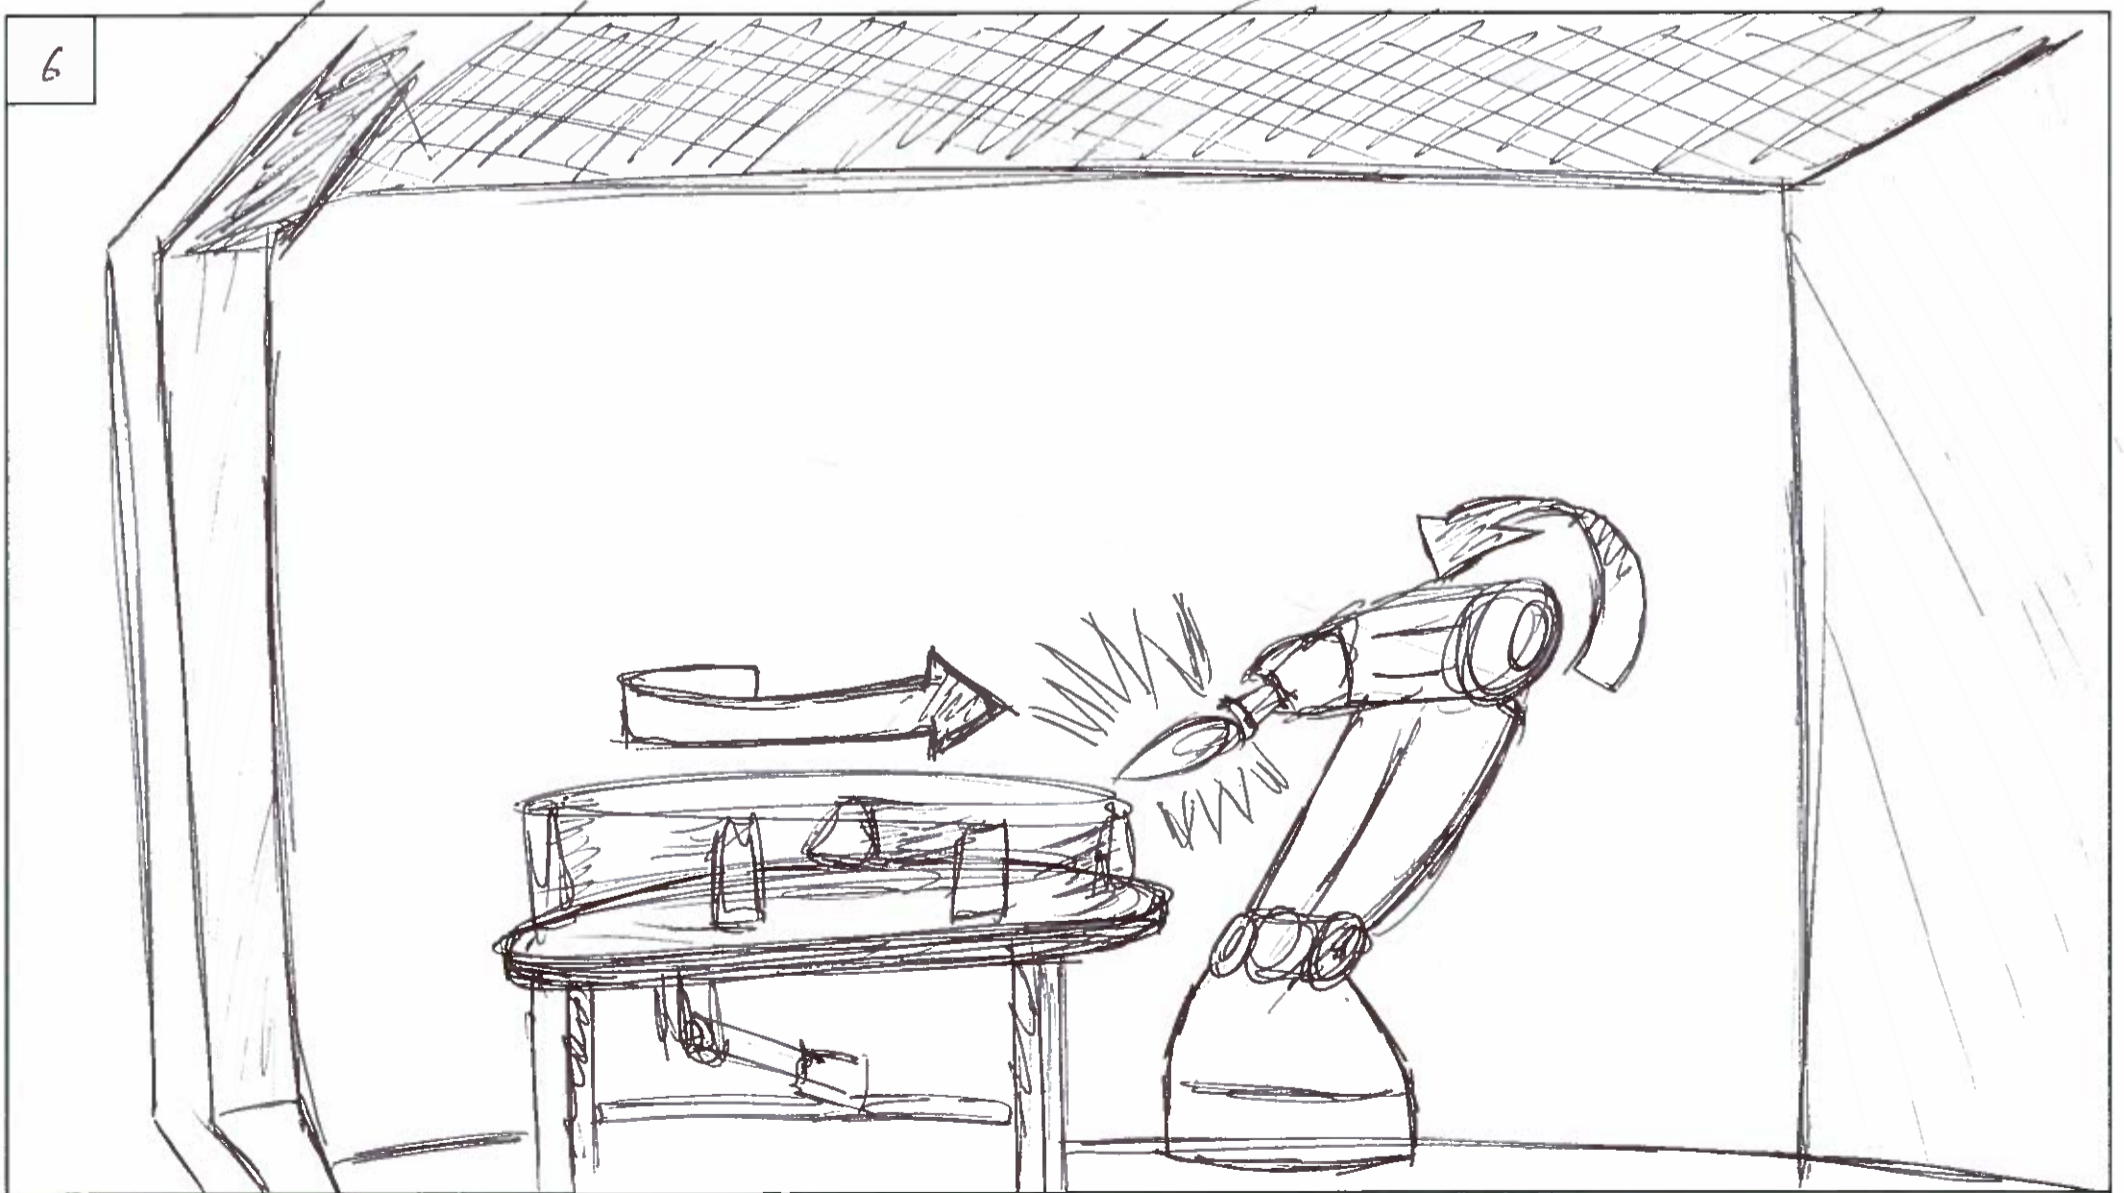

Scene: 04 - plane

Frame: 06

Action: gun starts working → Robot coats wp's → Camera turns slightly