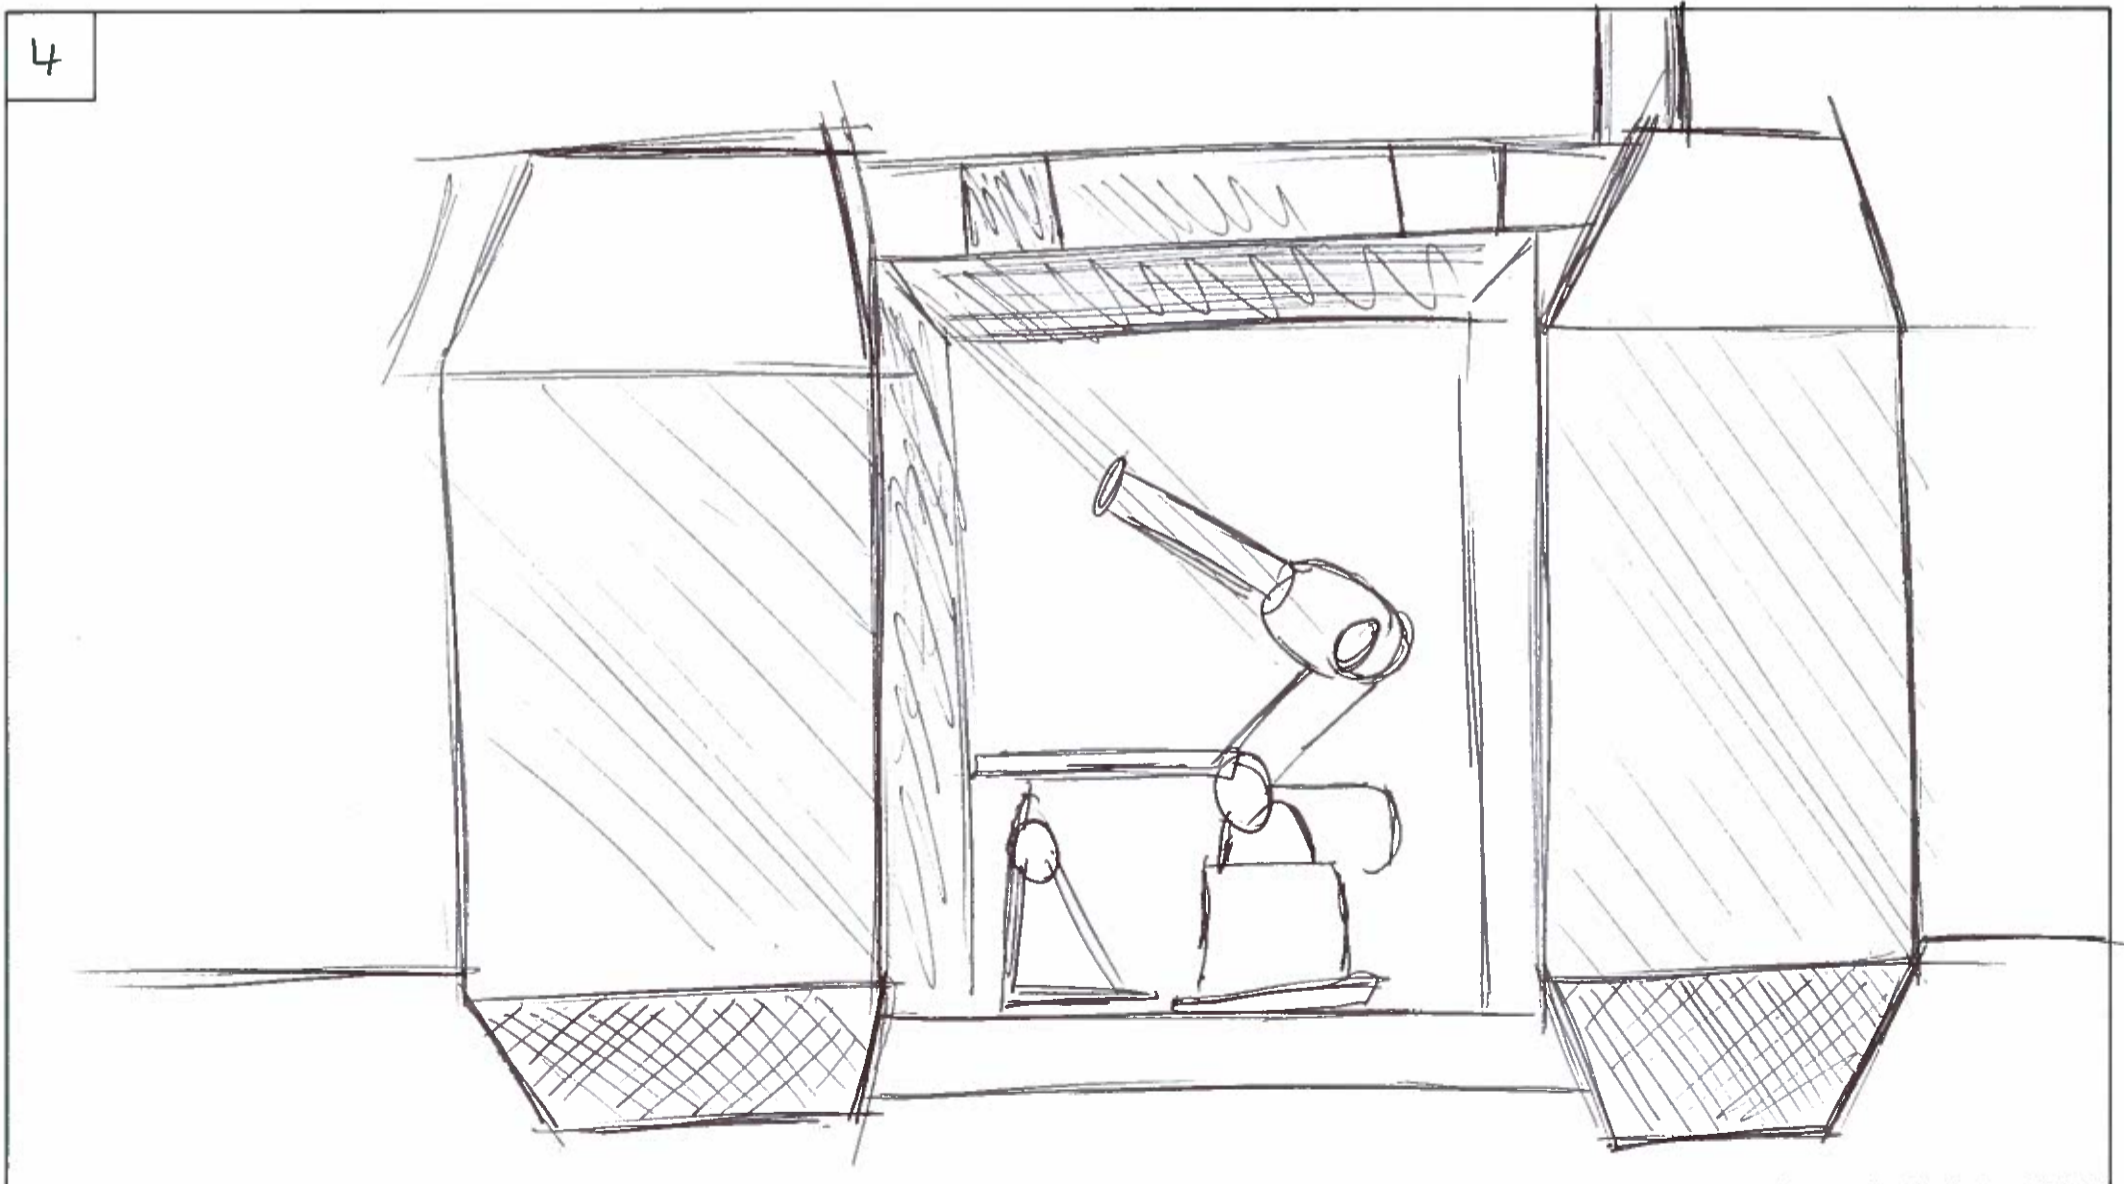

1

Logo

Scene: 01 intro

Frame: 01

Action: Fade from black to logo on white background

2

Scene: 01 intro

Frame: 02

Action: Fade to machine → show overview

Scene: 02 approach    Frame: 03    Action: Doors of booth open , camera flies towards machine

Scene: 02 approach    Frame: 04    Action: Move camera towards front of booth

Scene: 03 - cabin detail

Frame: 05

Action: Robot starts to move → wp table starts to rotate → Camera enters fourth

Scene: 04 - plane

Frame: 06

Action: gun starts working → Robot coats wp's → Camera turns slightly