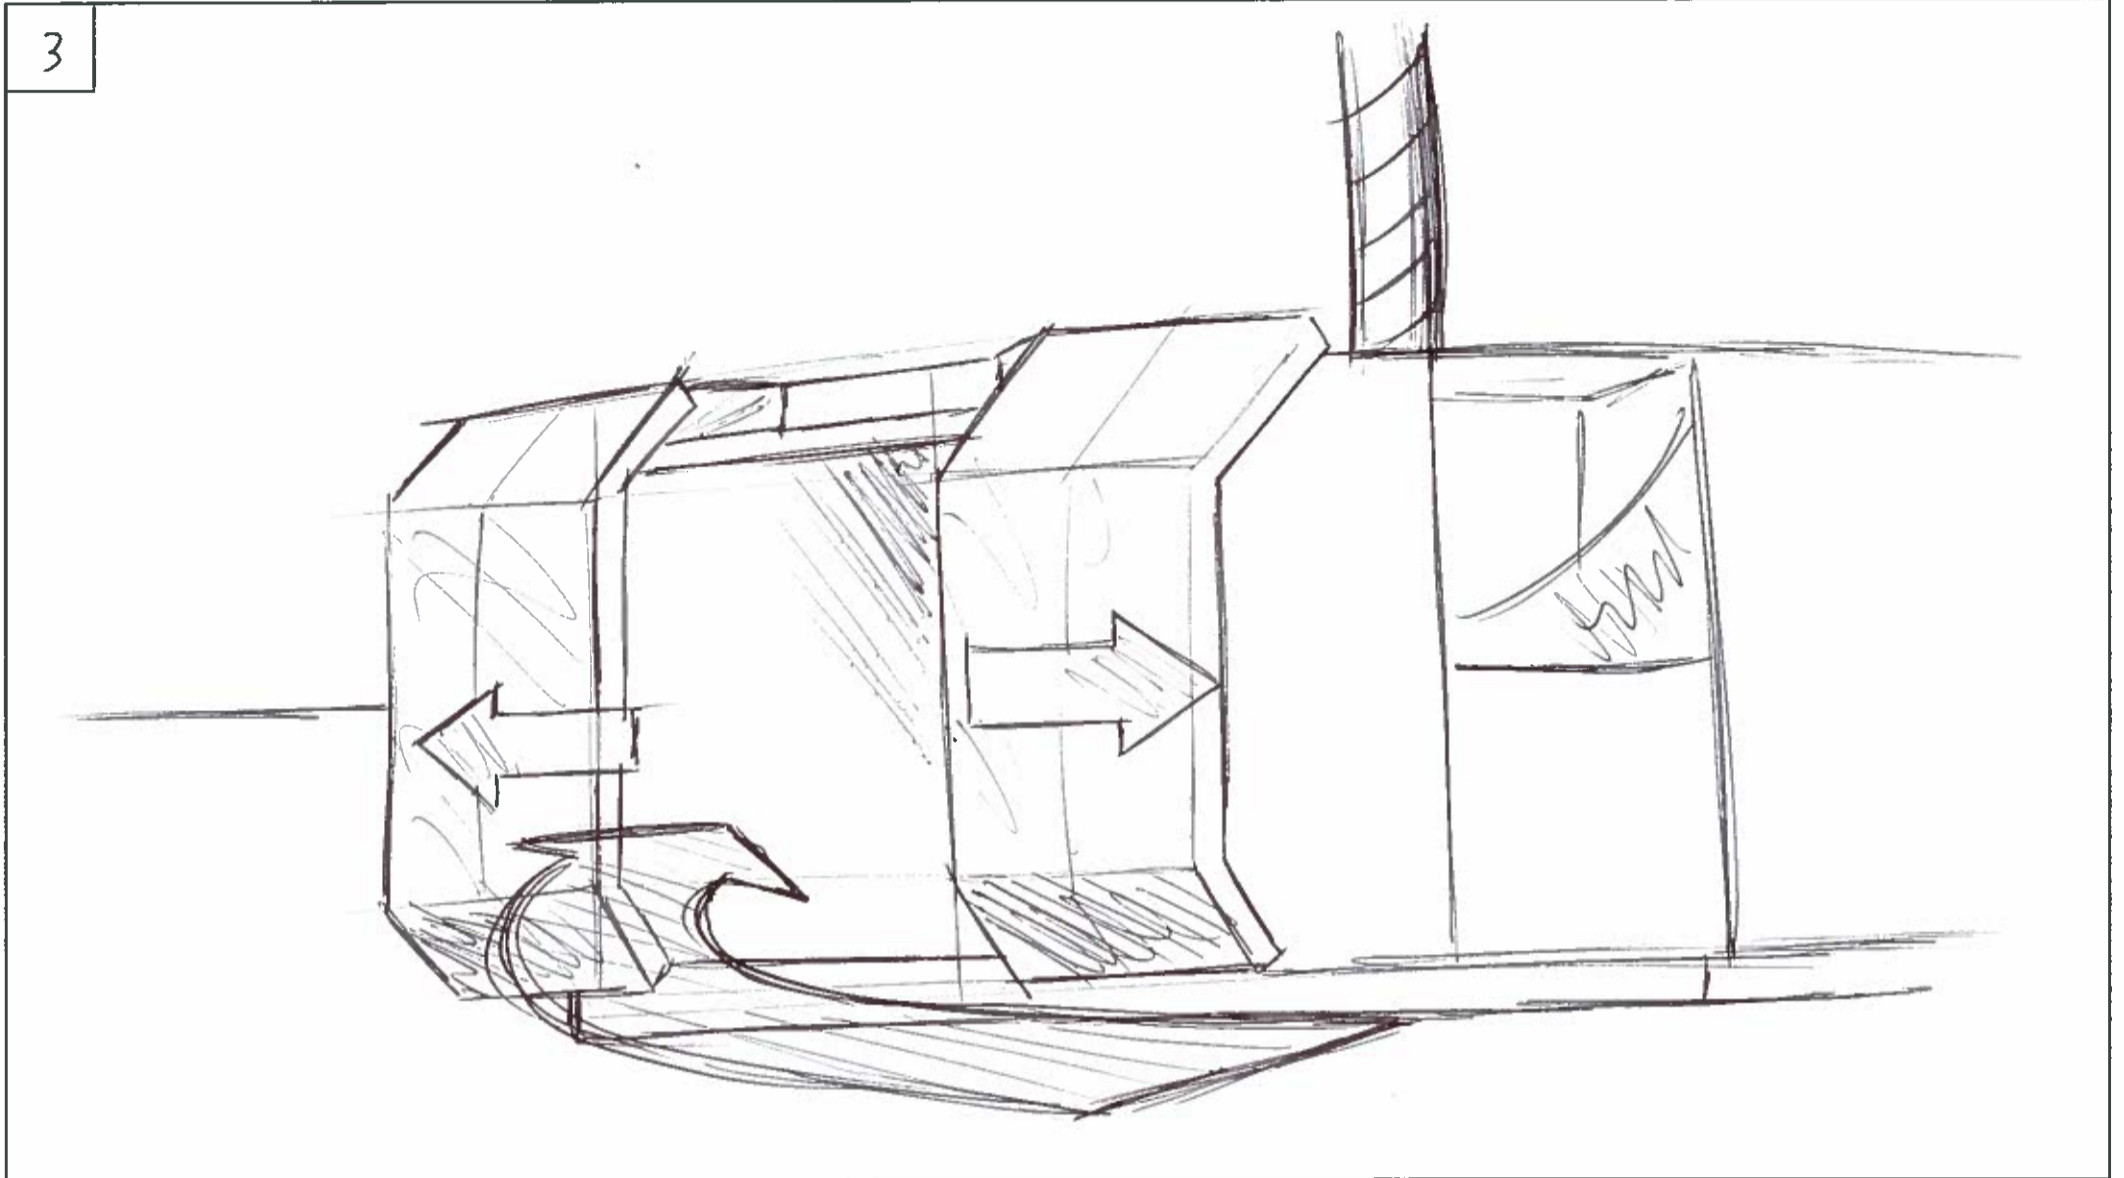

1

Logo

Scene: 01 intro

Frame: 01

Action: Fade from black to logo on white background

2

Scene: 01 intro

Frame: 02

Action: Fade to machine → show overview

Scene: 02 approach    Frame: 03    Action: Doors of booth open , camera flies towards machine

Scene: 02 approach    Frame: 04    Action: Move camera towards front of booth

Scene: 03 - cabin detail

Frame: 05

Action: Robot starts to move → wp table starts to rotate → Camera enters fourth

Scene: 04 - plane

Frame: 06

Action: gun starts working → Robot coats wp's → Camera turns slightly