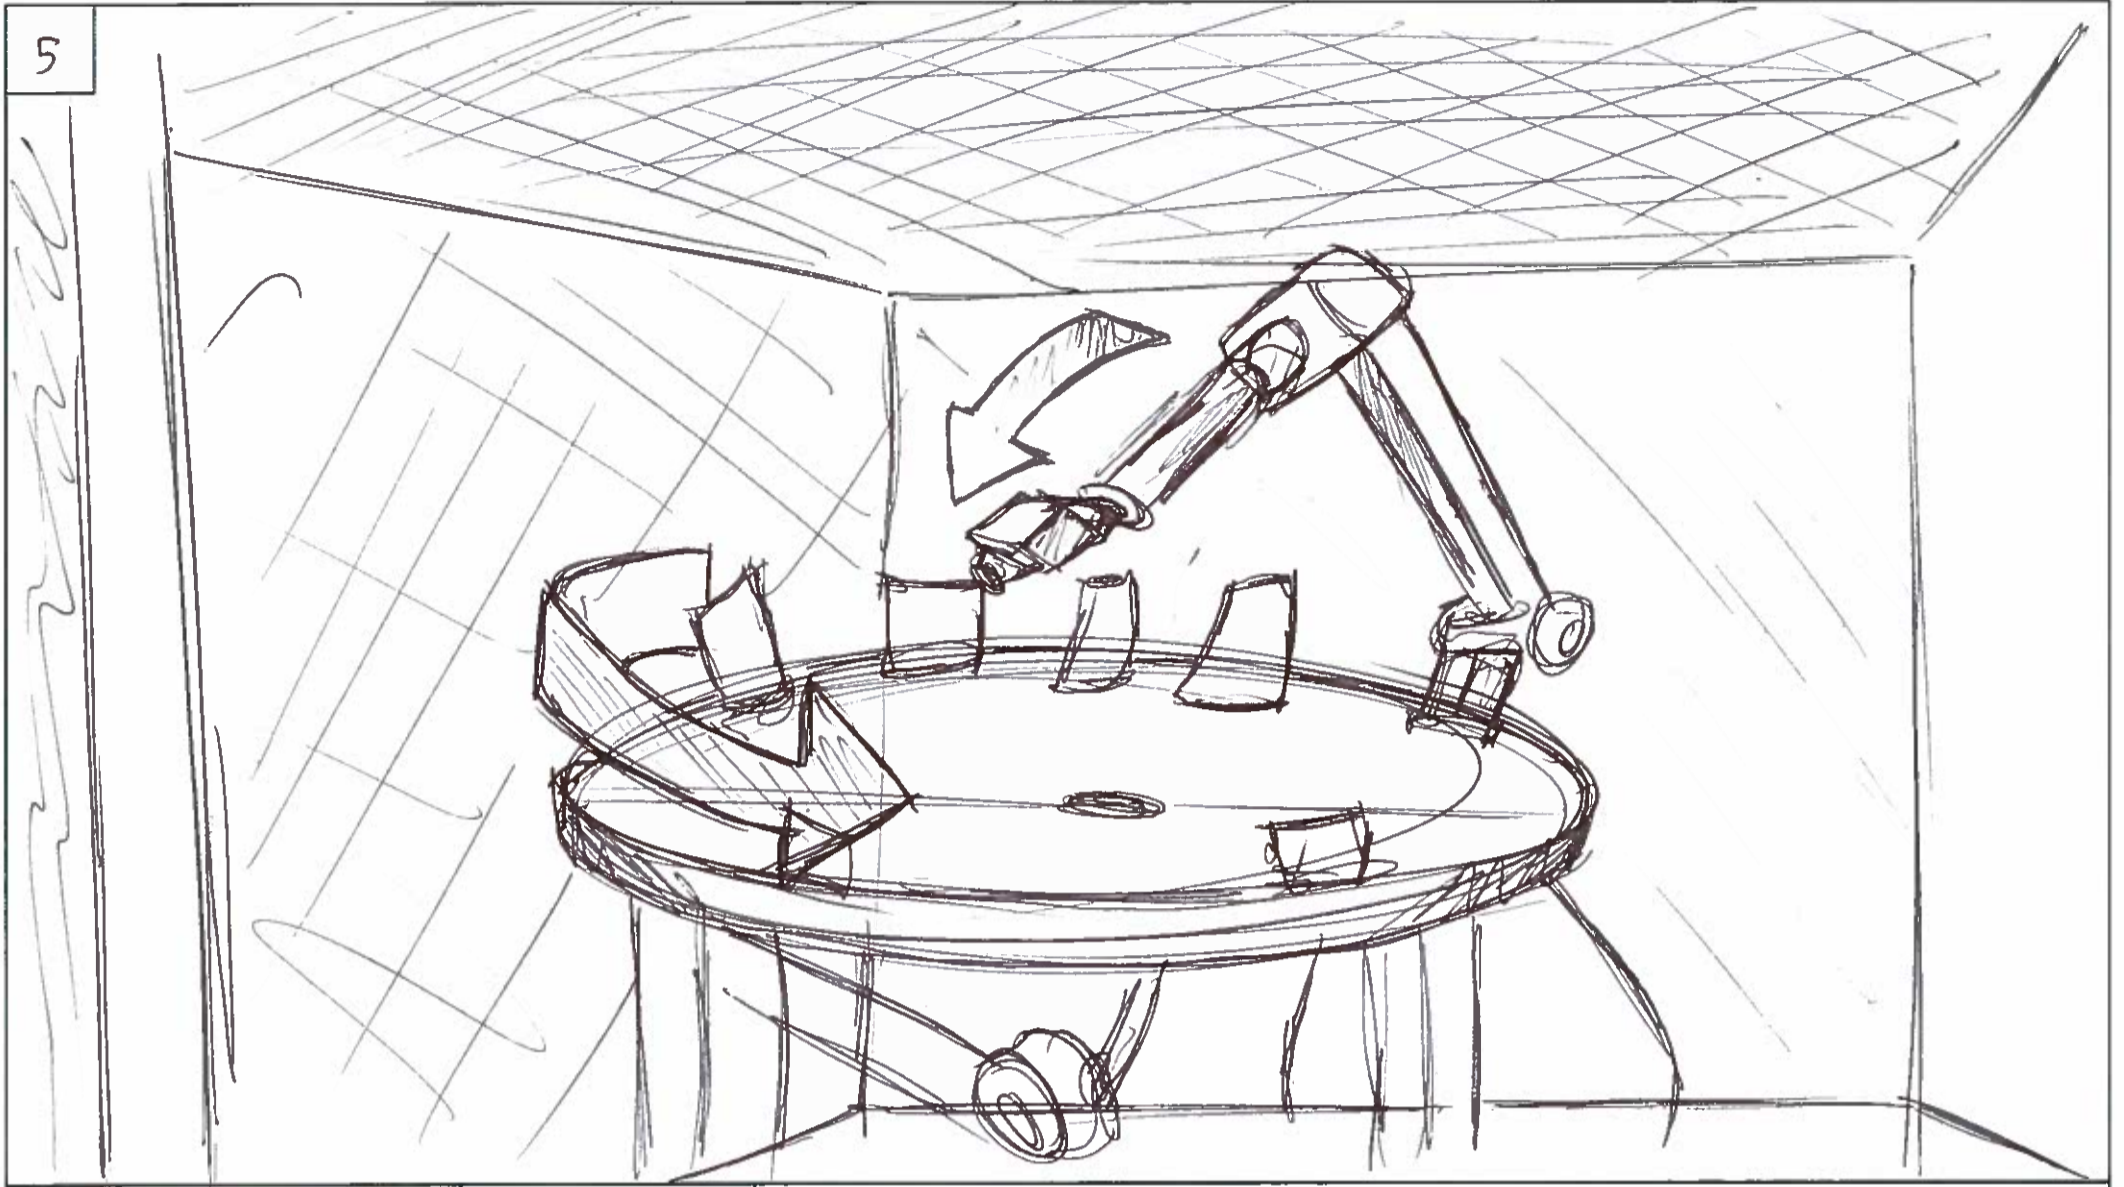

1

Logo

Scene: 01 intro

Frame: 01

Action: Fade from black to logo on white background

2

Scene: 01 intro

Frame: 02

Action: Fade to machine → show overview

Scene: 02 approach    Frame: 03    Action: Doors of booth open , camera flies towards machine

Scene: 02 approach    Frame: 04    Action: Move camera towards front of booth

Scene: 03 - cabin detail

Frame: 05

Action: Robot starts to move → wp table starts to rotate → Camera enters fourth

Scene: 04 - plane

Frame: 06

Action: gun starts working → Robot coats wp's → Camera turns slightly